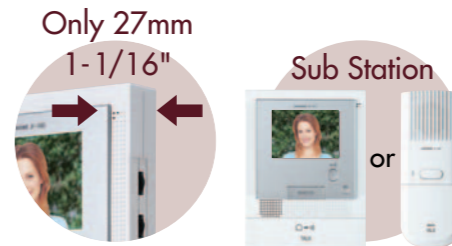

- Both hands-free & press-to-talk communications
- LED light indicates who is speaking
- Entrance monitoring
- Option button

When you talk

Standard System JF-1MD

Supports 1 Door Station and 1 or 2 Inside Stations
Provides a simple security solution.

The Standard system offers a simple security solution. It supports 1 Door Station and 1 or 2 Inside Stations (1 Master Station + 1 Sub Station). The Color Video Inside Station is only 27mm (1-1/16") thick!

The image on the monitor is simulated.

Actual size

The enhanced system supports up to 2 Door Stations and 3 Inside Stations with the addition of these features: Picture Memory to record visitors, Voice Memo to leave messages on the inside monitor and Message for Entrance to record a message for visitors when speaking to them is not appropriate. All these features in a monitor that's only 32mm (1-1/4") thick!