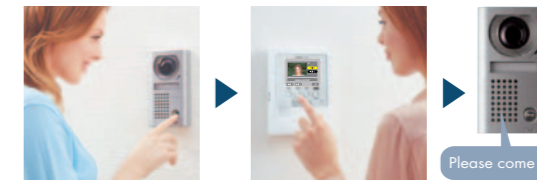

Message for Entrance

Outgoing messages can be recorded and sent out at the Door Station.