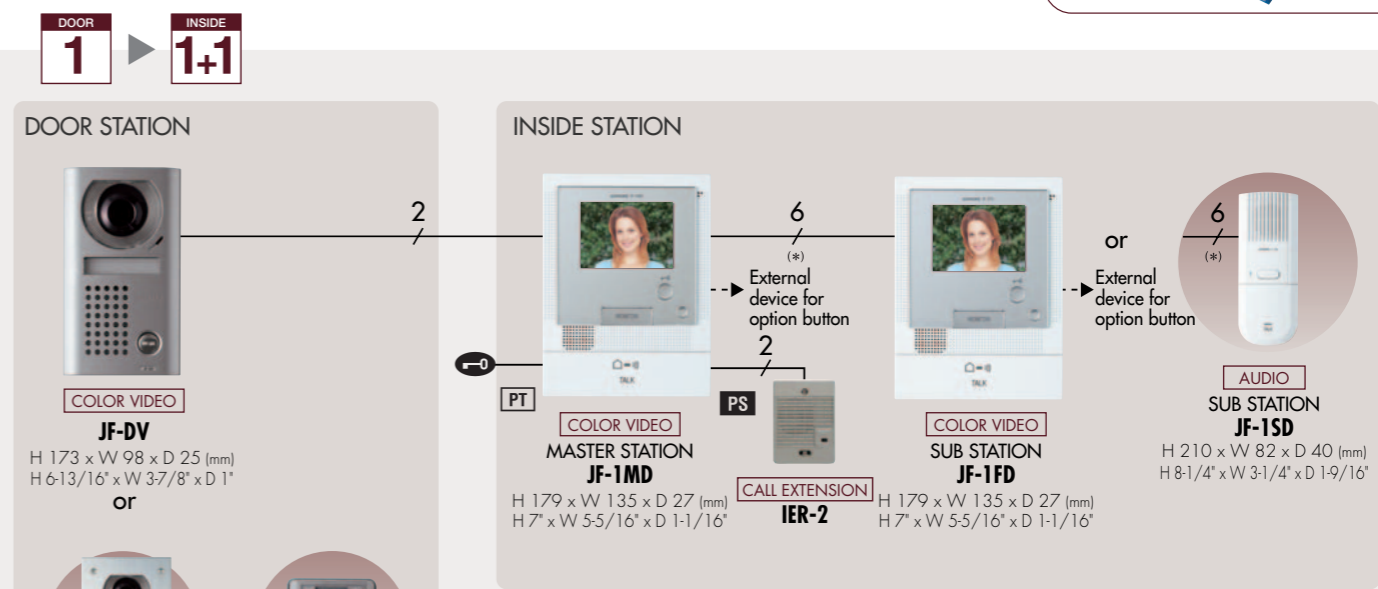

Boxed Sets

- JFS-1AD : JF-1MD, JF-DA & power supply
- JFS-1ADV : JF-1MD, JF-DV & power supply
- JFS-1ADF : JF-1MD, JF-DVF & power supply

(*) Room-to-room communication is not available.