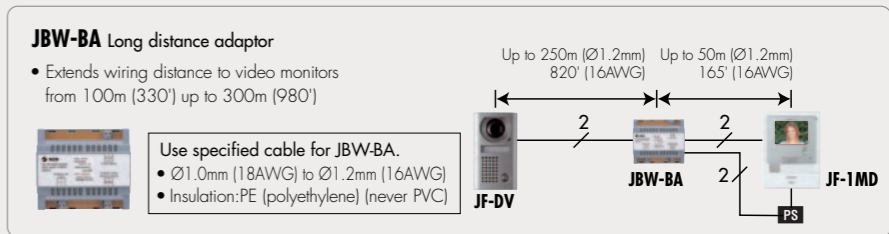

PS : Power supply PS-1820S, PS-1820UL, PS-1820, PS-1810DIN   PT : AC transformer

The image on the monitor is simulated.