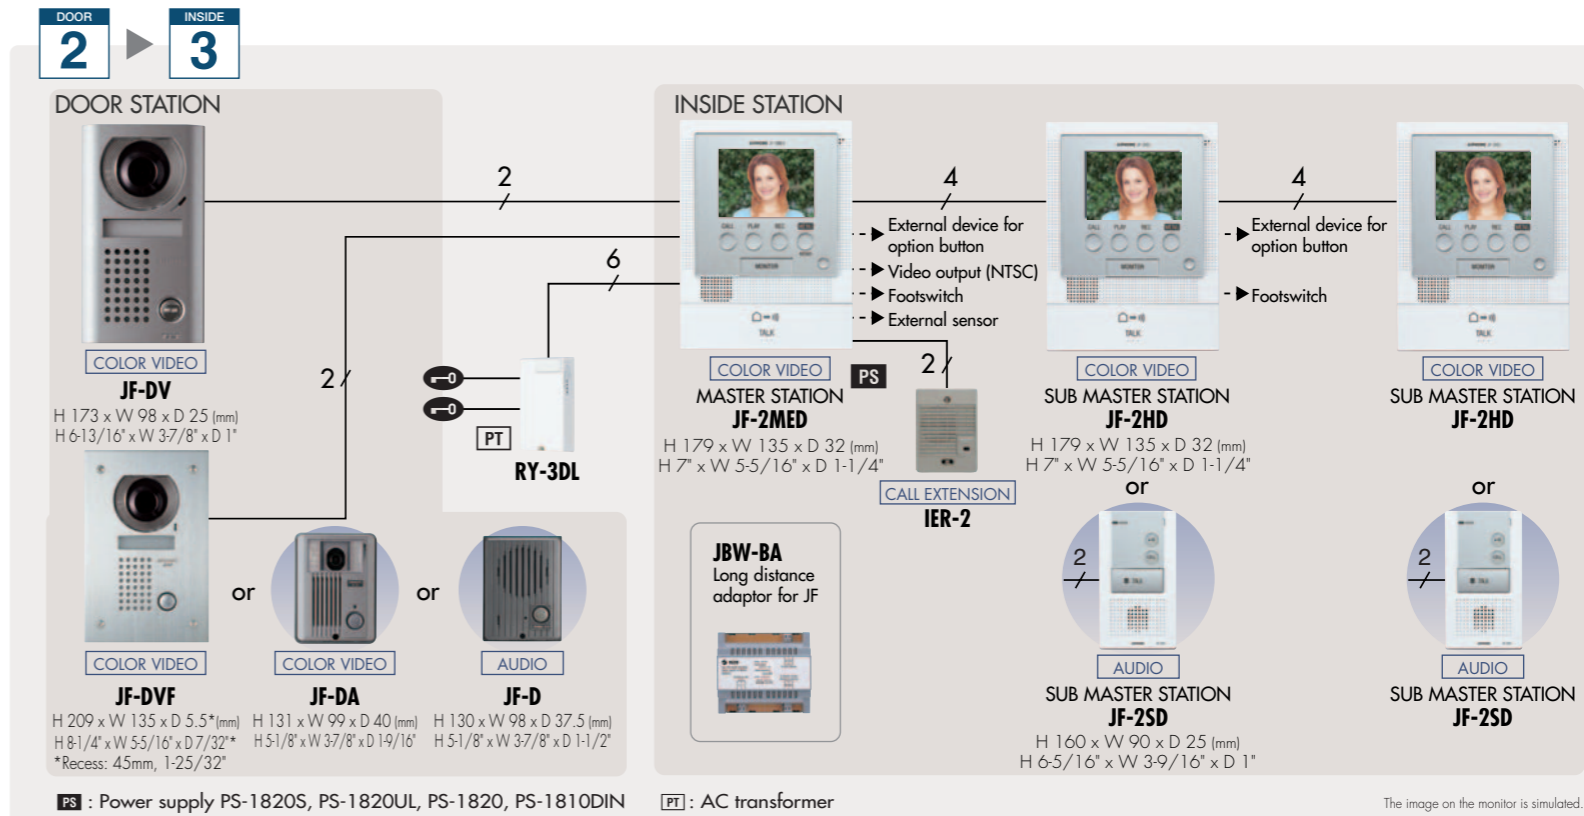

The Standard system offers a simple security solution. It supports 1 Door Station and 1 or 2 Inside Stations (1 Master Station + 1 Sub Station). The Color Video Inside Station is only 27mm (1-1/16") thick!

Boxed Sets

- JFS-1AD : JF-1MD, JF-DA & power supply
- JFS-1ADV : JF-1MD, JF-DV & power supply
- JFS-1ADF : JF-1MD, JF-DVF & power supply

(*) Room-to-room communication is not available.

PS : Power supply PS-1820S, PS-1820UL, PS-1820, PS-1810DIN PT : AC transformer

The image on the monitor is simulated.

Actual size

The enhanced system supports up to 2 Door Stations and 3 Inside Stations with the addition of these features: Picture Memory to record visitors, Voice Memo to leave messages on the inside monitor and Message for Entrance to record a message for visitors when speaking to them is not appropriate. All these features in a monitor that's only 32mm (1-1/4") thick!

Picture Memory

Picture Memory is available both manually & automatically.

If a call is received from the Video Door Station, the unit starts recording automatically, or you can also start recording by pressing the REC button manually.